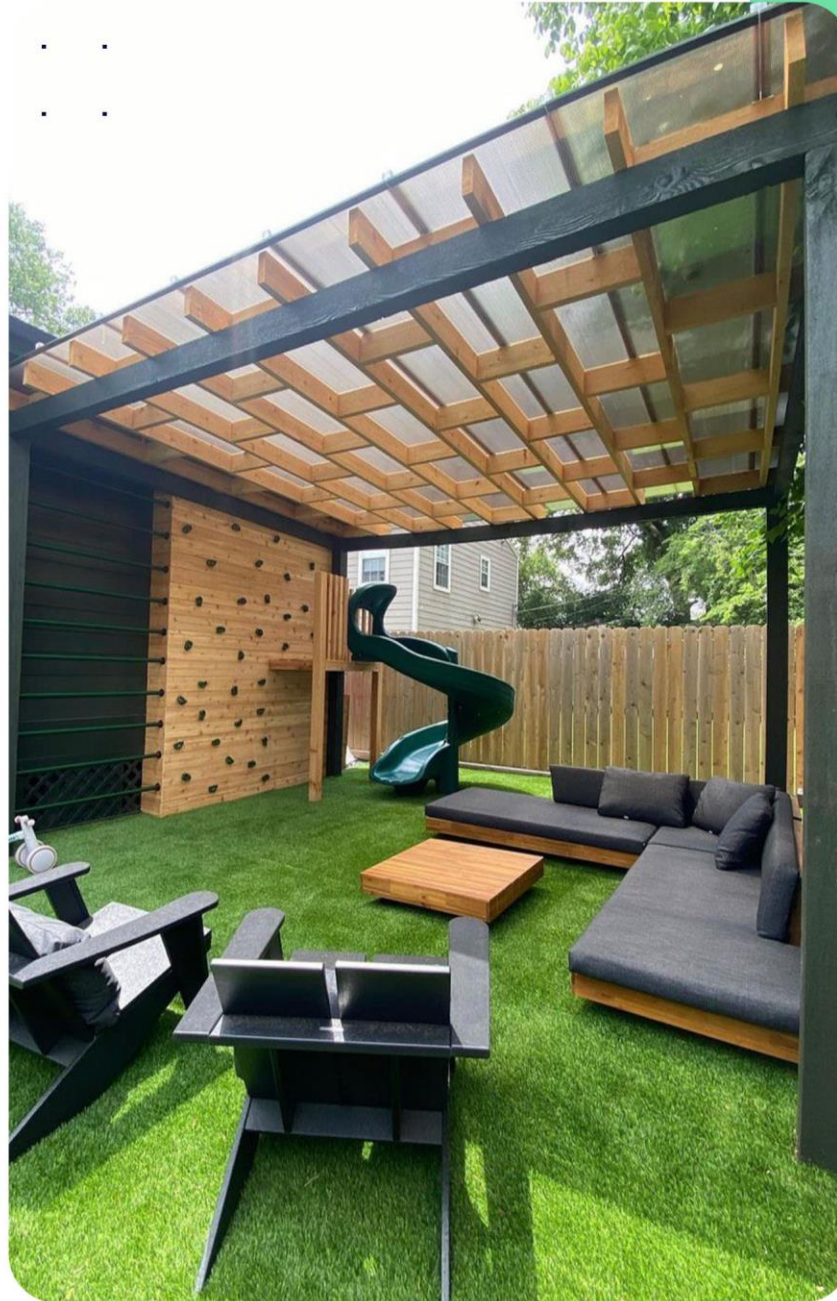

SPECIALIZED HANGINGS AND AWNINGS

Design, supervision, implementation and supply of all kinds of hangings and canopies in a specialized manner for the area, roof garden, car parking in different types applicable according to the specifications of the client and the design team of Imperial Way.

تصميم وإشراف وتنفيذ وتوريد جميع أنواع الستائر والمظلات بطريقة متخصصة للمنطقة وحديقة السطح ومواقف السيارات بمساحات مختلفة ويمكن تنفيذها حسب طلب العميل وفريق التصميم الخاص بشركة إمبريال واي

طراحي، نظارت، اجرا و تامين متريال انواع الاچيق و سايبان به صورت تخصصی برای محوطه، روف گاردن، پارکینگ خودرو در ابعاد مختلف قابل اجرا میباشد طبق خواسته کارفرما و تیم طراحی امپريال وي