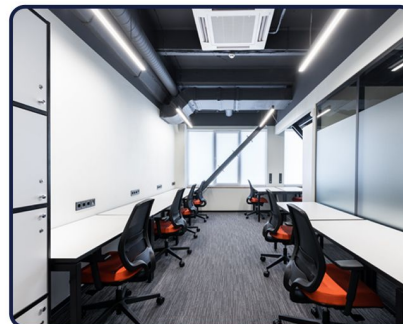

GYPSUM & GLASS PARTITION

Gypsum Partition and Glass is a versatile solution for modern interior designs. Combining the strength and durability of Gypsum partitions with the elegance of glass, it creates a seamless and contemporary aesthetic. Our company, Imperialway, is proud to be a leading provider and executor of Gypsum Partition and Glass installations. With our expertise in construction and commitment to quality, we ensure that your spaces are transformed into functional and visually stunning environments. Trust Imperialway as your reliable partner for Gypsum Partition and Glass projects, delivering exceptional results every time.