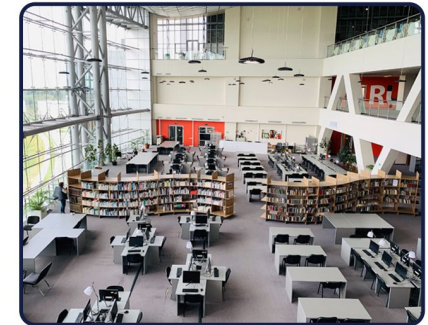

GYPSUM & GLASS PARTITION

Gypsum Partition and Glass is a versatile solution for modern interior designs. Combining the strength and durability of Gypsum partitions with the elegance of glass, it creates a seamless and contemporary aesthetic. Our company, Imperialway, is proud to be a leading provider and executor of Gypsum Partition and Glass installations. With our expertise in construction and commitment to quality, we ensure that your spaces are transformed into functional and visually stunning environments. Trust Imperialway as your reliable partner for Gypsum Partition and Glass projects, delivering exceptional results every time.