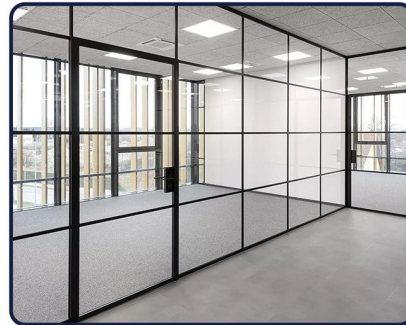

GLASS PARTITION

Glass partitions are now considered crucial elements in interior design, especially for communication and work-spaces. Due to their transparency and aesthetic appeal, these partitions not only physically divide spaces but also create a sense of coherence and expansiveness. Building these partitions requires engineering and architectural design skills, the selection of high-quality materials, and precise execution. Positive features of glass partitions include increased natural light, maintenance of a sense of openness, and compatibility with various designs. In content production in this field, one can highlight the benefits, applications, innovative technologies in construction and design, and important considerations in the selection and use of glass partitions. This content can assist interior designers, engineers, and business owners in making informed decisions regarding the use of glass partitions to enhance their work or commercial spaces.