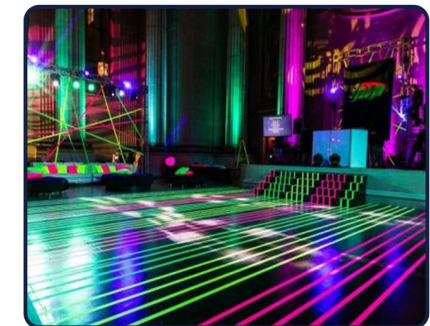

IMPERWAY

TECHNICAL SERVICES

+971507010703
+971543952080

+971502552958

042864262

IMPERWAY_TS

IMPERWAYTS.COM

INFO@IMPERWAYTS.COM

LIGHTING & LIGHT DANCE

Lighting and light dance are captivating arts that, through the use of light and color, transform spaces into mesmerizing and impactful environments. Lighting design, by creating various effects in a space, evokes a pleasant and inviting atmosphere, while light dance, with changes in color and light patterns, creates an unforgettable experience. These artistic elements, used in interior design, events, and artistic environments, serve as tools to capture attention and create unique atmospheres.