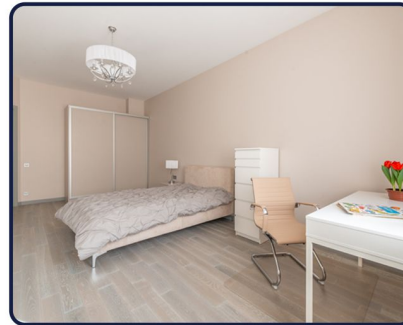

GYPSUM & GLASS PARTITION

Gypsum Partition and Glass is a versatile solution for modern interior designs. Combining the strength and durability of Gypsum partitions with the elegance of glass, it creates a seamless and contemporary aesthetic. Our company, Imperialway, is proud to be a leading provider and executor of Gypsum Partition and Glass installations. With our expertise in construction and commitment to quality, we ensure that your spaces are transformed into functional and visually stunning environments. Trust Imperialway as your reliable partner for Gypsum Partition and Glass projects, delivering exceptional results every time.