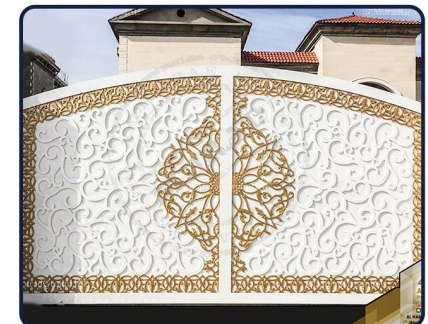

The construction of metal structures and doors constitutes a critical aspect within the realm of the construction industry. These metal structures, prized for their resilience, stability, and extended lifespan, find wide-ranging applications in Buildings, industrial spaces, and commercial establishments. The incorporation of advanced technologies in construction, Coupled with the utilization of carefully selected metallic materials, enables the creation of intricate structures and diverse Designs for doors. In content production within this domain, exploration of the construction process for metal structures and Doors, the types of metals employed, the various advantages, and the manifold applications of these structures and Doors in industries and buildings can be covered. Additionally, key considerations in the selection and installation of metal Doors may be highlighted. Engaging in a discourse about the use of innovative designs and metal structures in architectural Projects can also form an integral part of the content. This information serves to empower the audience in making informed Decisions.