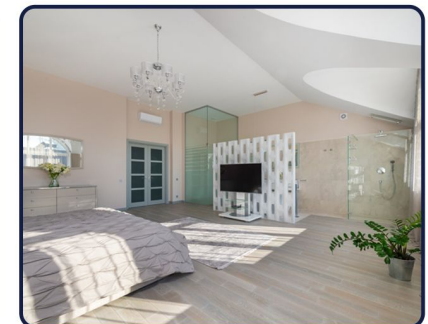

GYPSUM & GLASS PARTITION

Gypsum Partition and Glass is a versatile solution for modern interior designs. Combining the strength and durability of Gypsum partitions with the elegance of glass, it creates a seamless and contemporary aesthetic. Our company, Imperialway, is proud to be a leading provider and executor of Gypsum Partition and Glass installations. With our expertise in construction and commitment to quality, we ensure that your spaces are transformed into functional and visually stunning environments. Trust Imperialway as your reliable partner for Gypsum Partition and Glass projects, delivering exceptional results every time.