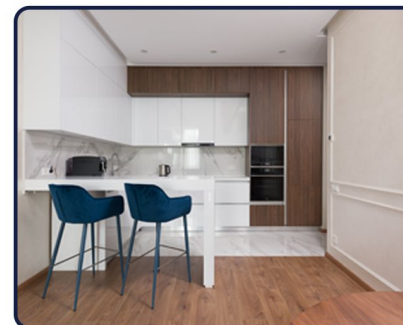

IMPERIAL WAY
TECHNICAL SERVICES

IMPERWAY

TECHNICAL SERVICES

+971502552958
+971543952080

+971502552958

042864262

IMPERWAY_TS

IMPERWAYTS.COM

INFO@IMPERWAYTS.COM

IMPLEMENTATION OF MOBILE ROOF & PERGOLA IN OPEN AREA

Imperialway, a renowned construction company, specializes in the seamless implementation of mobile roofs and pergolas in Open areas. Our expertise lies in creating versatile outdoor spaces that offer both protection and flexibility. With our skilled Team, we ensure precise installation of mobile roofs and pergolas, allowing for adjustable shading and weather control. Imperialway is dedicated to delivering functional and aesthetically pleasing solutions that enhance your outdoor living Experience. Trust Imperialway as your reliable partner for the implementation of mobile roofs and pergolas, transforming your Open area into a versatile and inviting oasis.