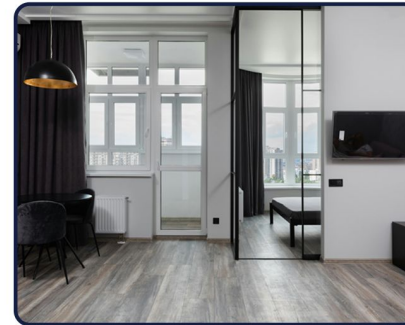

GYPSUM & GLASS PARTITION

Gypsum Partition and Glass is a versatile solution for modern interior designs. Combining the strength and durability of Gypsum partitions with the elegance of glass, it creates a seamless and contemporary aesthetic. Our company, Imperialway, is proud to be a leading provider and executor of Gypsum Partition and Glass installations. With our expertise in construction and commitment to quality, we ensure that your spaces are transformed into functional and visually stunning environments. Trust Imperialway as your reliable partner for Gypsum Partition and Glass projects, delivering exceptional results every time.