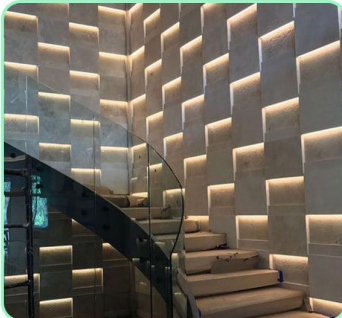

IMPERIAL WAY
TECHNICAL SERVICES

lighting services

خدمات الإضاءة

Imperialway specializes in innovative lighting solutions. As a leading provider, we offer a wide range of lighting services for residential, commercial, and industrial spaces. Our skilled team of experts designs and installs custom lighting systems that enhance ambiance, functionality, and energy efficiency. From LED lighting to architectural lighting designs, we ensure optimal illumination and visual impact. Trust Imperialway as your reliable partner for all your lighting needs, and experience the perfect blend of aesthetics and functionality. Choose Imperialway for exceptional lighting solutions that transform your spaces into captivating environments.