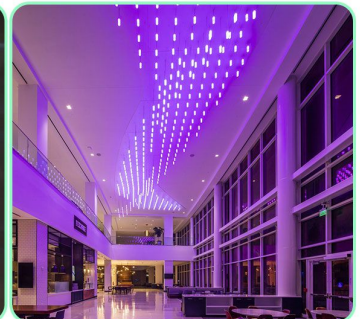

IMPERIAL WAY
TECHNICAL SERVICES

lighting services

خدمات الإضاءة

Imperialway specializes in innovative lighting solutions. As a leading provider, we offer a wide range of lighting services for residential, commercial, and industrial spaces. Our skilled team of experts designs and installs custom lighting systems that enhance ambiance, functionality, and energy efficiency. From LED lighting to architectural lighting designs, we ensure optimal illumination and visual impact. Trust Imperialway as your reliable partner for all your lighting needs, and experience the perfect blend of aesthetics and functionality. Choose Imperialway for exceptional lighting solutions that transform your spaces into captivating environments.