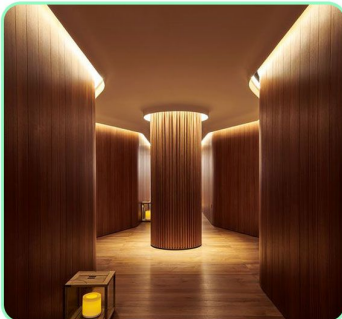

IMPERIAL WAY
TECHNICAL SERVICES

lighting services

خدمات الإضاءة

Imperialway specializes in innovative lighting solutions. As a leading provider, we offer a wide range of lighting services for residential, commercial, and industrial spaces. Our skilled team of experts designs and installs custom lighting systems that enhance ambiance, functionality, and energy efficiency. From LED lighting to architectural lighting designs, we ensure optimal illumination and visual impact. Trust Imperialway as your reliable partner for all your lighting needs, and experience the perfect blend of aesthetics and functionality. Choose Imperialway for exceptional lighting solutions that transform your spaces into captivating environments.